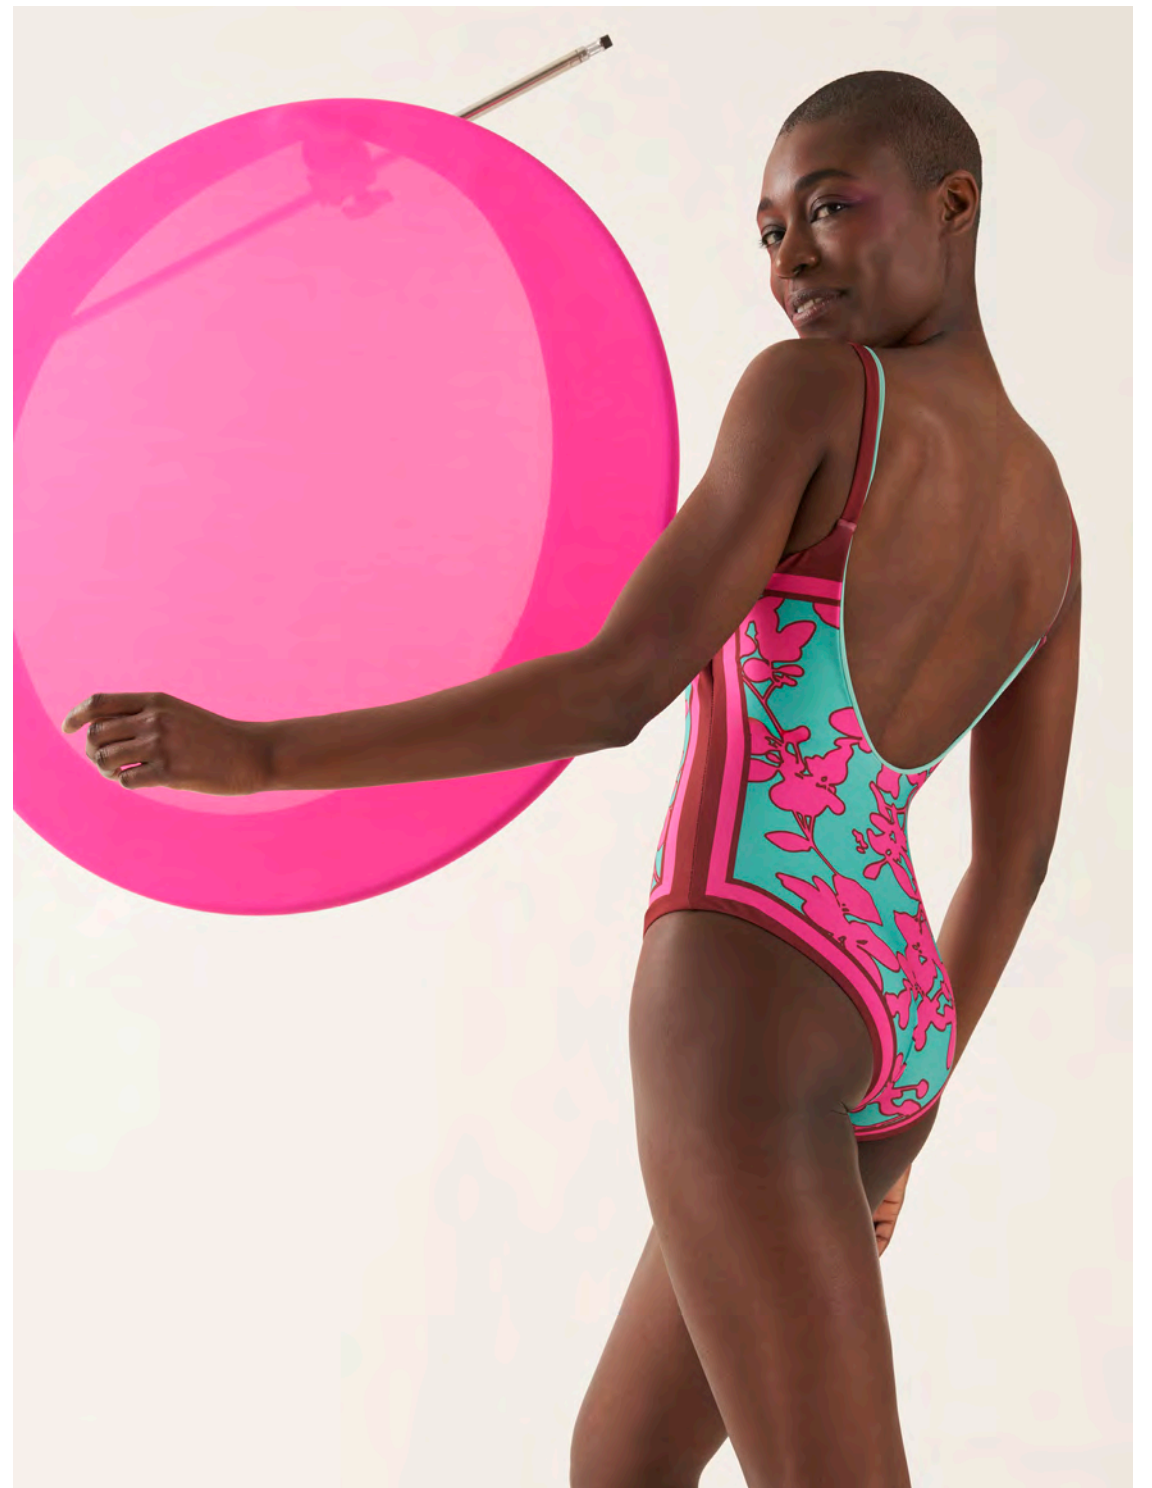

A799C 6059 intero piazzato / swimsuit