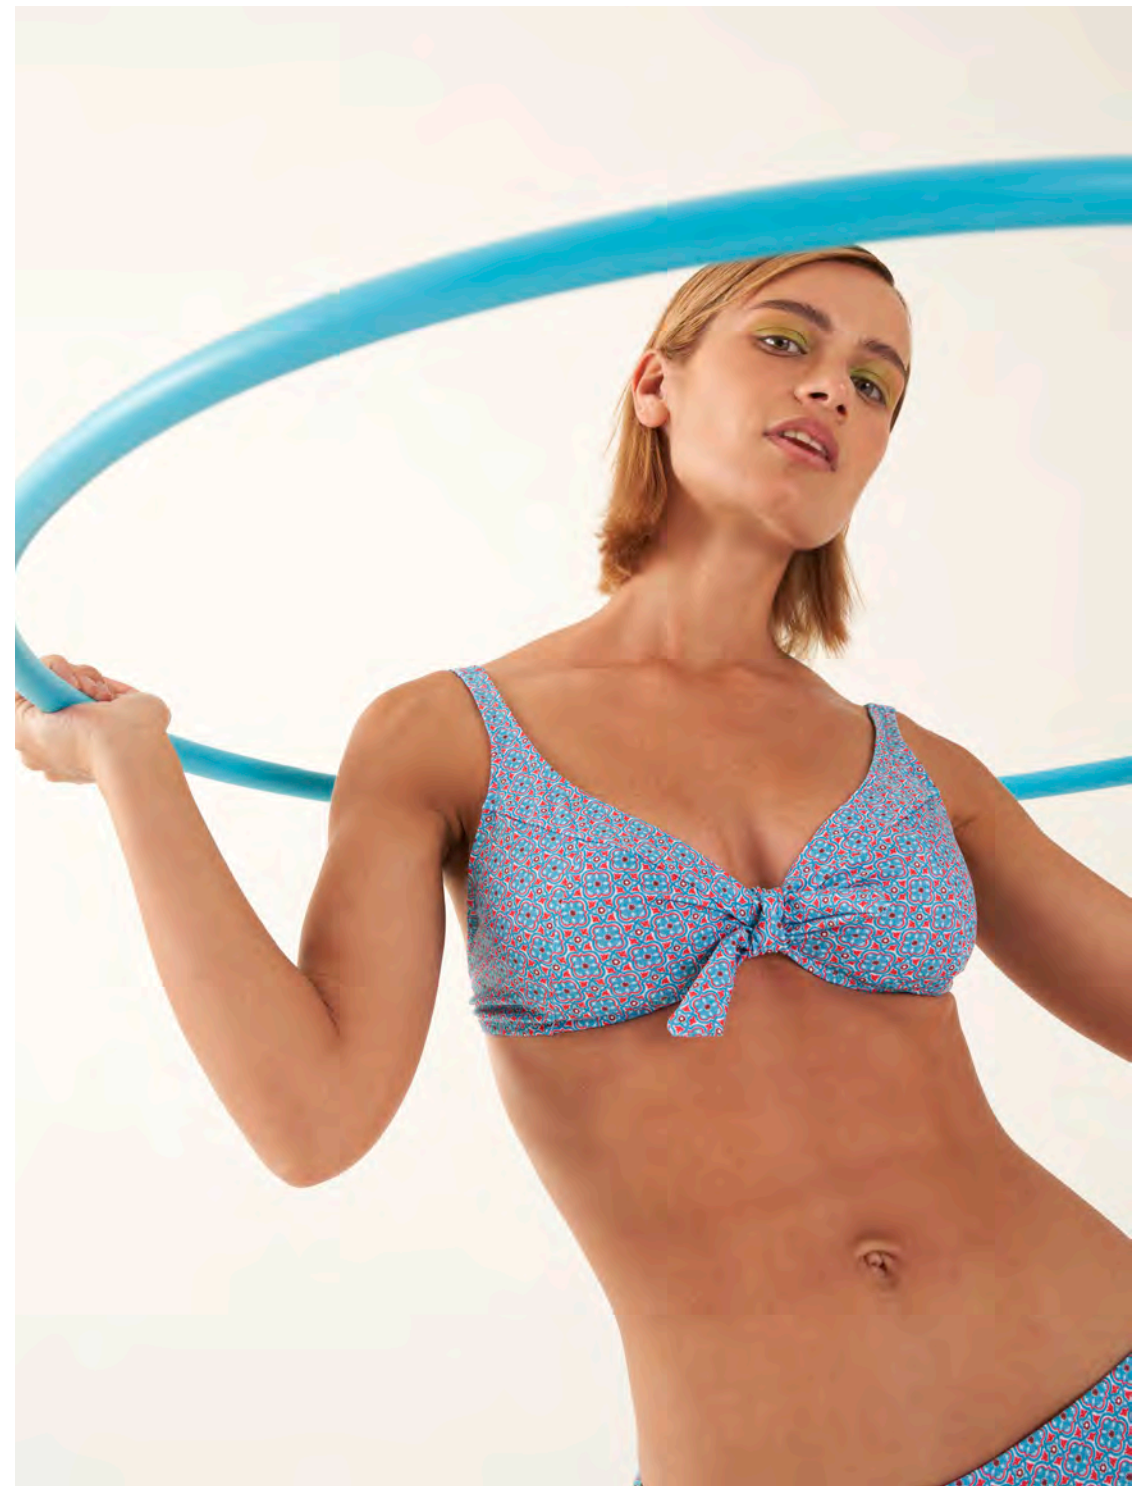

feeling
everywear

B2830C 6052 bikini vela / sailing bikini