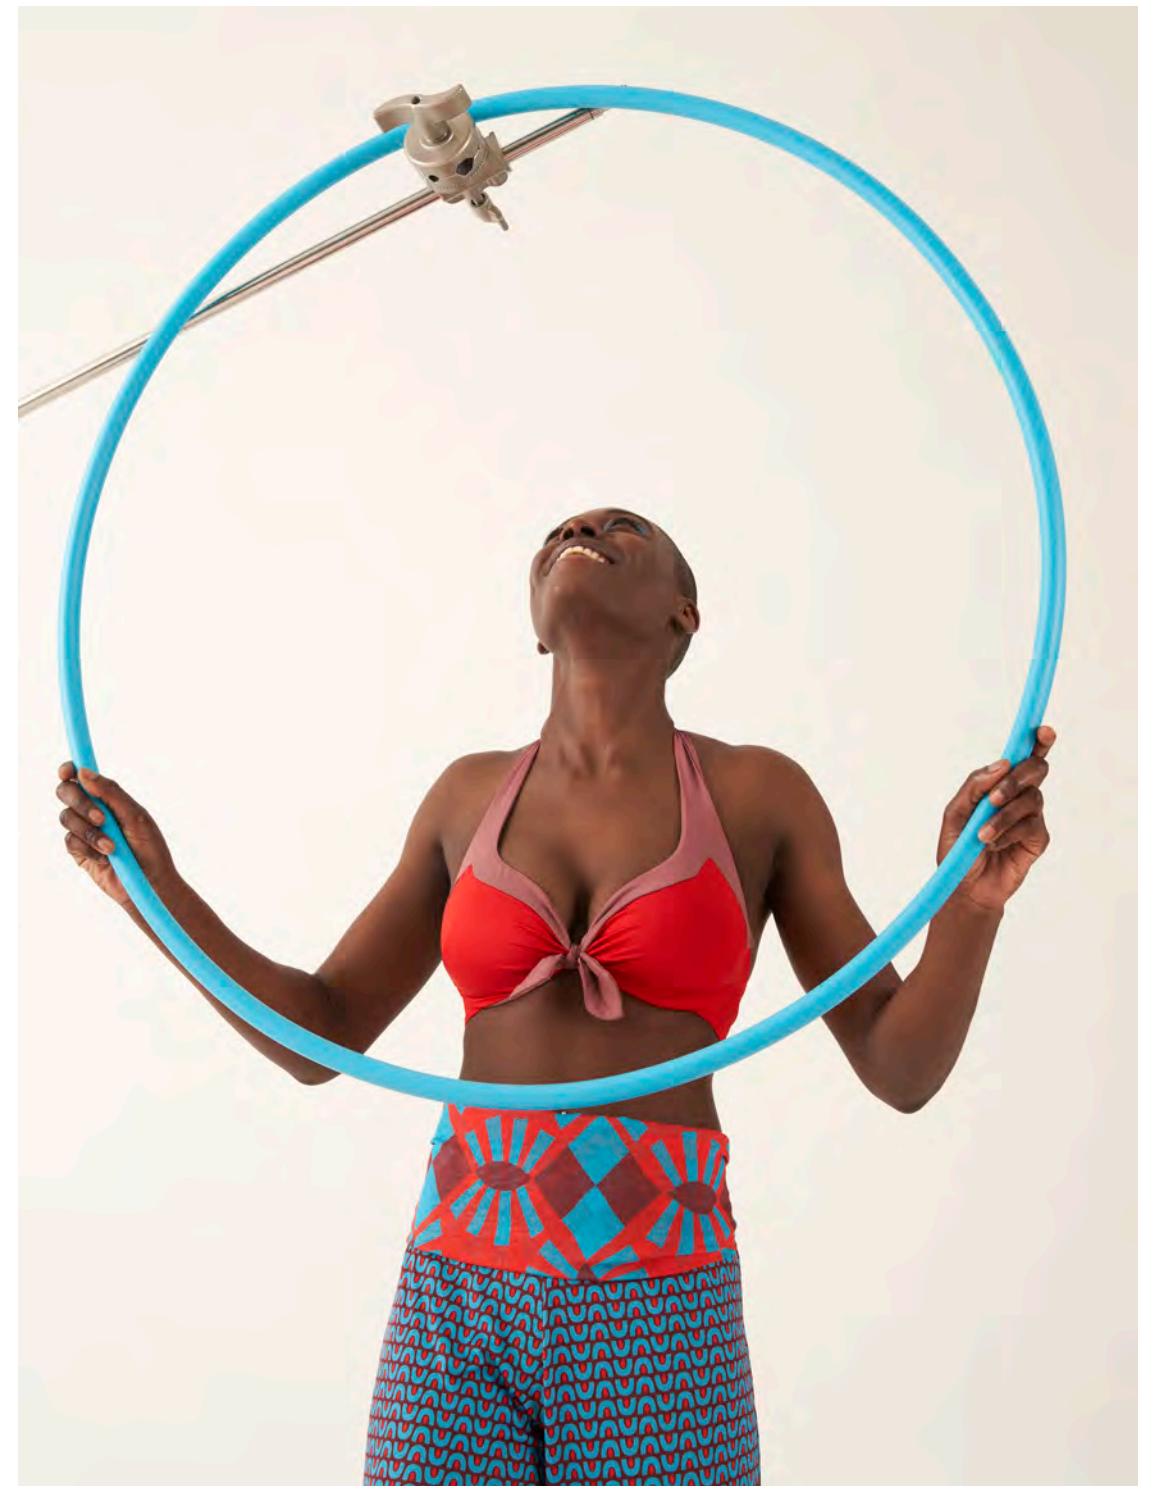

feeling

everywear

A GOOD MIX

S.S. 2024

feeling
everywear

A GOOD MIX
S.S. 2024

B2850 C/D 6062 bikini ferretto / *underwire bikini*

B2861C 6060 bikini ferretto / *underwire bikini*
E2767 6055 maxi foulard
E2624 6054 pant fluido jersey

E2659 6063 blusa / blouse
E2640 6053 pantapalazzo / pant

E2663 6059 blusa kimono / blouse
E2766 6059 pantapalazzo / pant
A678 6054 intero / swimsuit

E2752 6066 maglia barchetta / t-shirt
E2764 6057 tuta / suit
E2659 6063 blusa / blouse
E2640 6053 pantapalazzo / pant

E2759 6059 tuta / suit

B2830C 6051 bikini vela / sailing bikini
B2832 6056 bikini triangolo / triangle bikini
B2857 6055 bikini fascia / bandeau bikini

A woman with a shaved head and blue eye makeup is shown from the waist up. She is wearing a blue and white vertically striped one-piece swimsuit. She is holding a large, bright red circular object, possibly a beach ball or a large cushion, with both arms. Her right arm is raised, and her left arm is extended horizontally. She is looking upwards and to the right with a slight smile. The background is a plain, bright white.