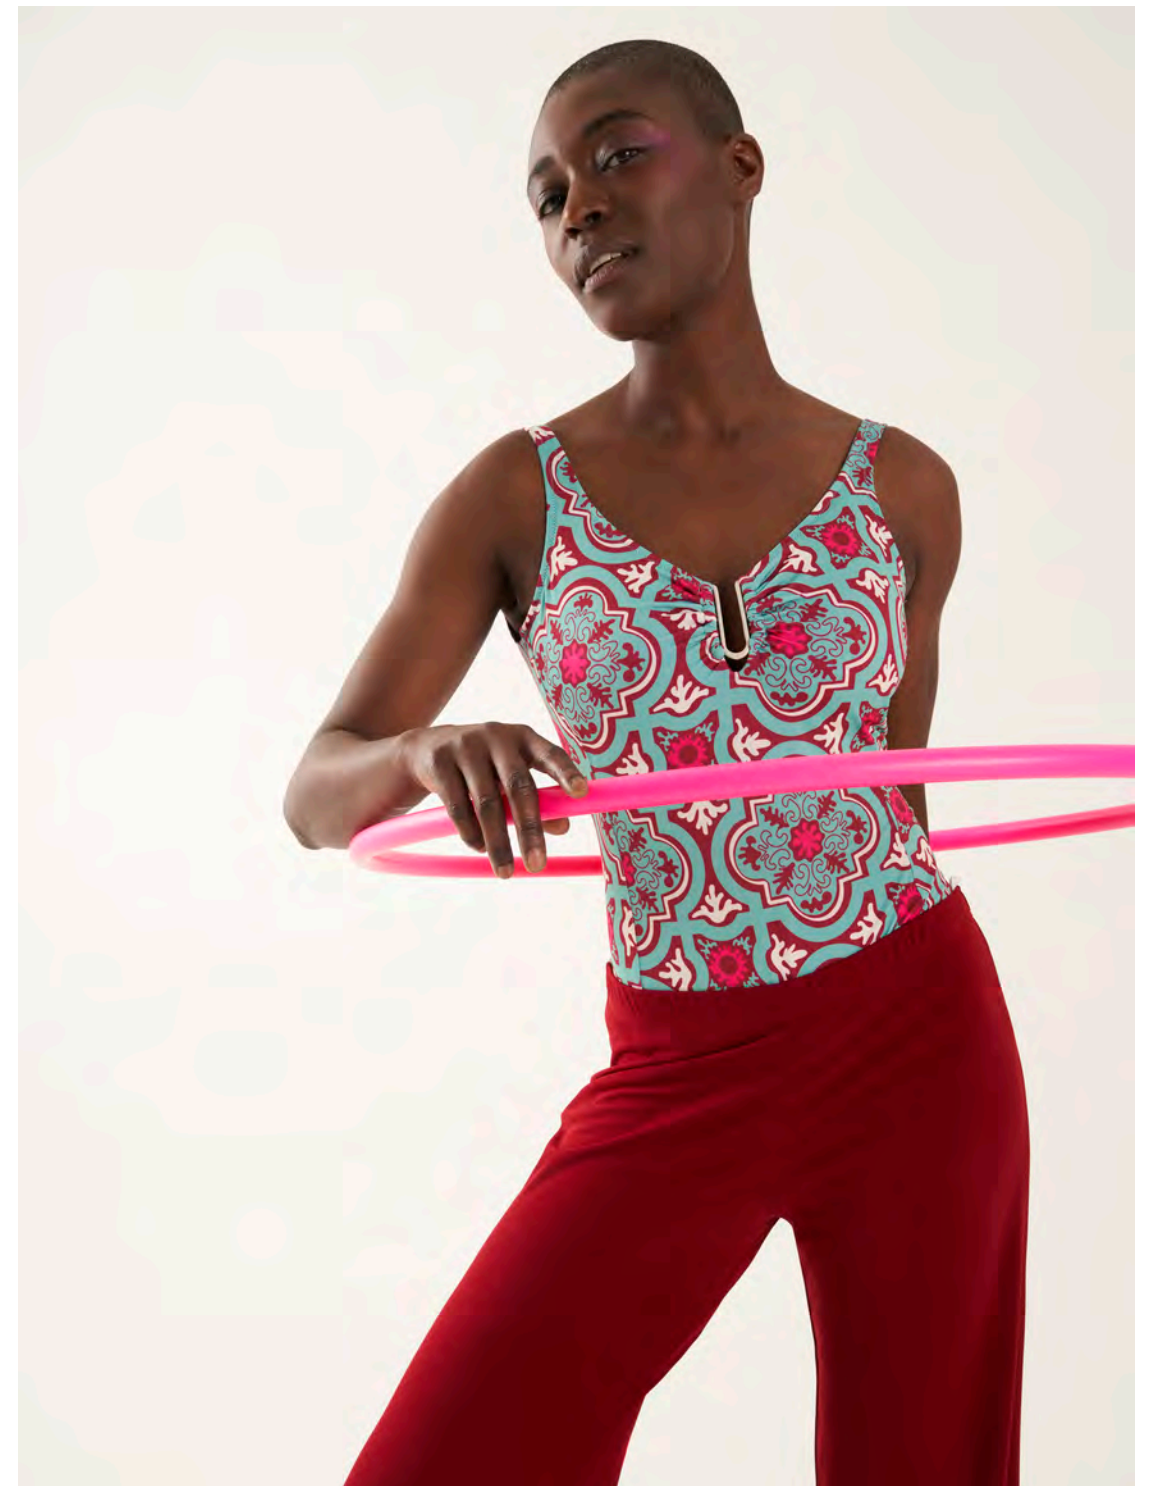

E2757 6062 chemisier
A792 6062 intero / swimsuit
E2624 6064 pant fluido jersey