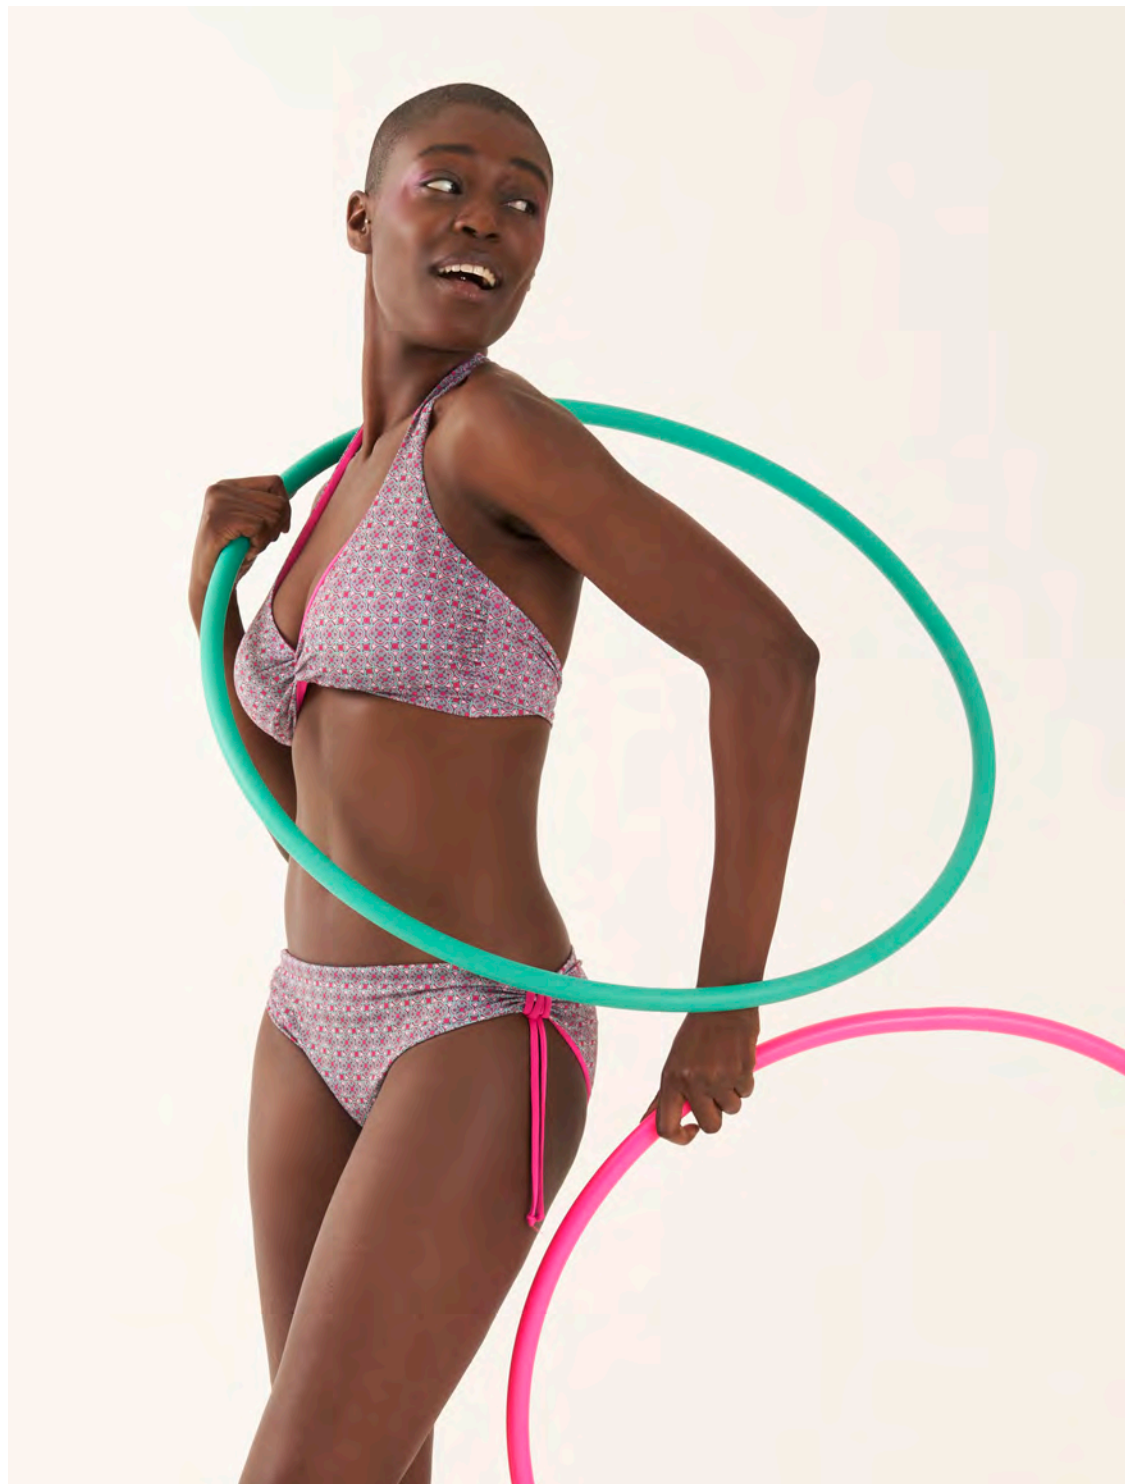

B2856C 6052 bikini