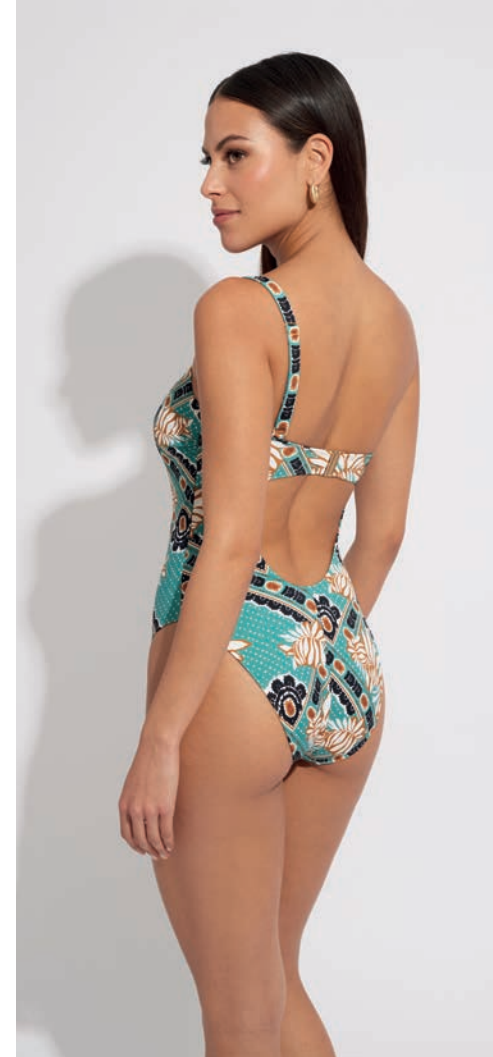

# BK502

	ESP/FR	USA	EUR
	[2 - 4]	[28 - 32]	[M - XL]

**Bañador escote subido**  
Padded square neck swimsuit

**Bañador bandeau asimétrico**  
Underwired one strap swimsuit