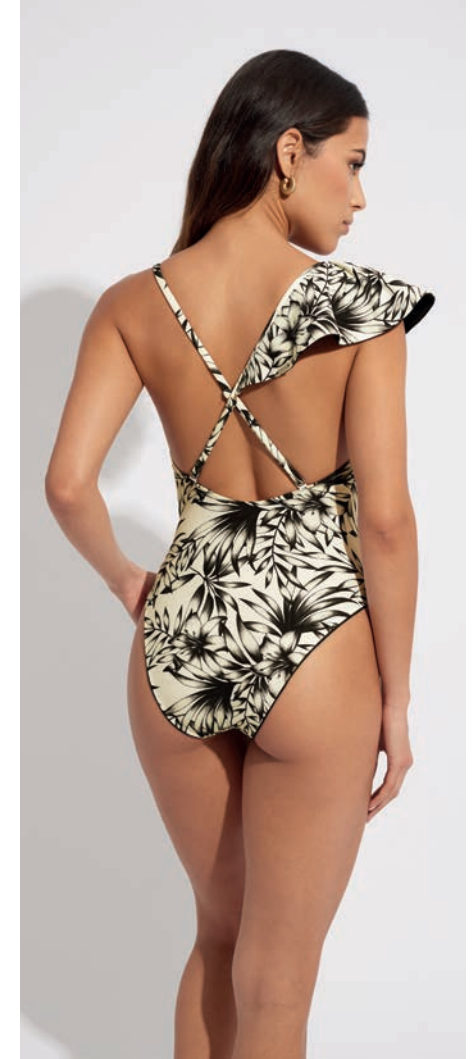

Bañador escote profundo
Triangle padded swimsuit

Volante extraíble
Removable peplum accessory

BK257 selmark
DESIGNED BY
Pilar Rubio

	ESP/FR	USA	EUR
B	[85 - 100]	[32 - 38]	[70 - 85]
C	[85 - 100]	[32 - 38]	[70 - 85]

BK299

	ESP/FR	USA	EUR
	[2 - 2]	[28 - 28]	[M - M]

■ volante extraíble · removable flounce

■ multiposición · multiposition