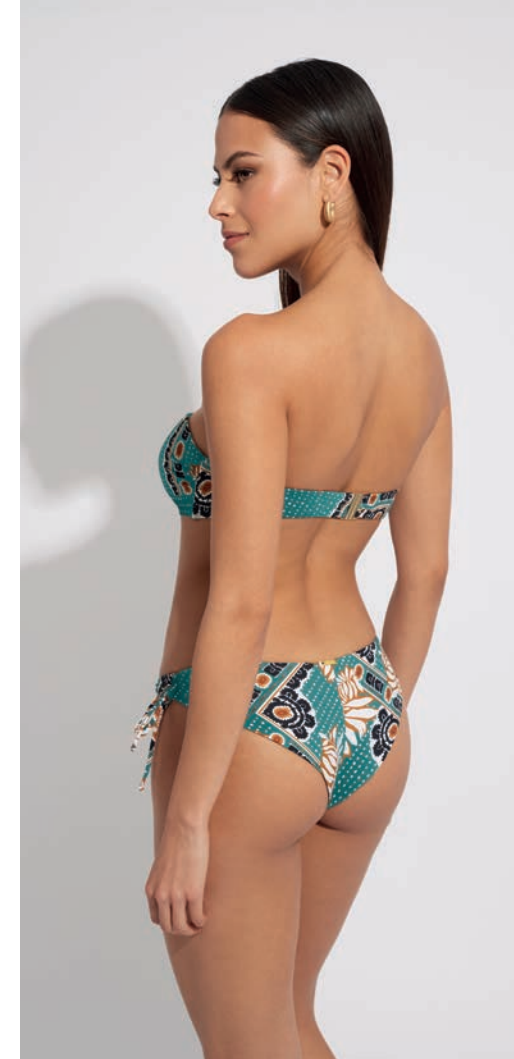

Braga bikini culotte ajustable
Adjustable hipster

BK506

	ESP/FR	USA	EUR
	[1 - 3]	[26 - 30]	[S - L]