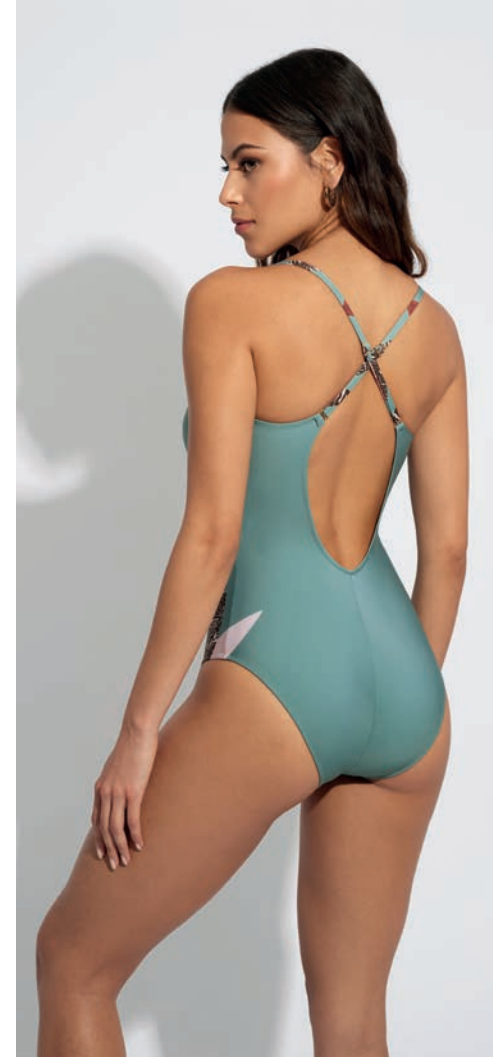

# BJ907

ESP/FR	EUR
[1 - 4]	[S - XL]

**Bañador escote profundo**  
Triangle padded swimsuit

**Bañador escote subido**  
Padded square neck swimsuit